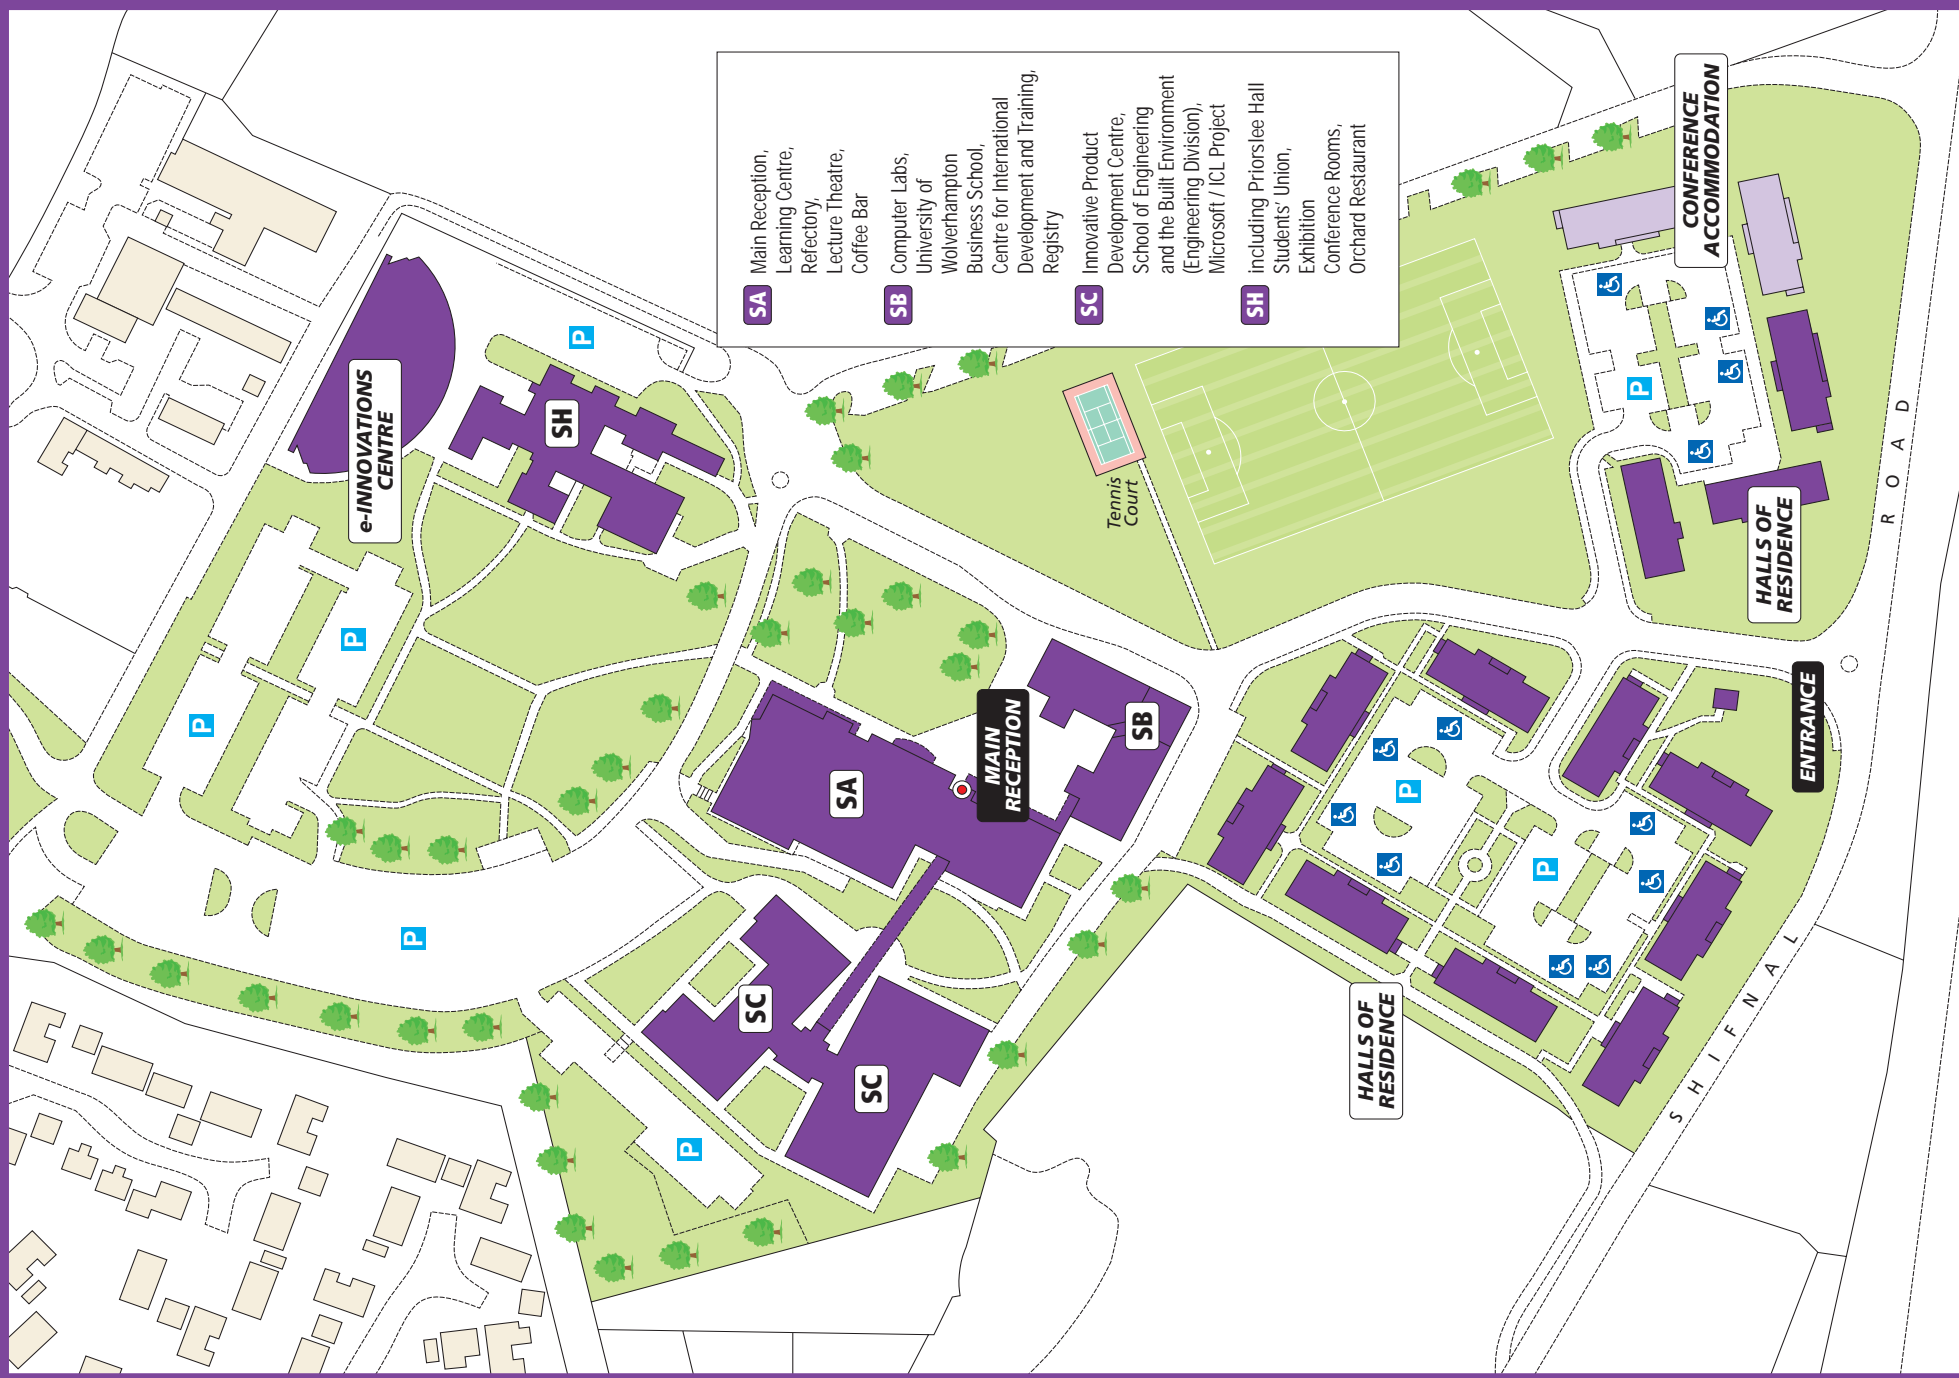

Telford Campus

- SA** Main Reception, Learning Centre, Refectory, Lecture Theatre, Coffee Bar
- SB** Computer Labs, University of Wolverhampton Business School, Centre for International Development and Training, Registry
- SC** Innovative Product Development Centre, School of Engineering and the Built Environment (Engineering Division), Microsoft / ICL Project
- SH** including Priorslee Hall Students' Union, Exhibition Conference Rooms, Orchard Restaurant